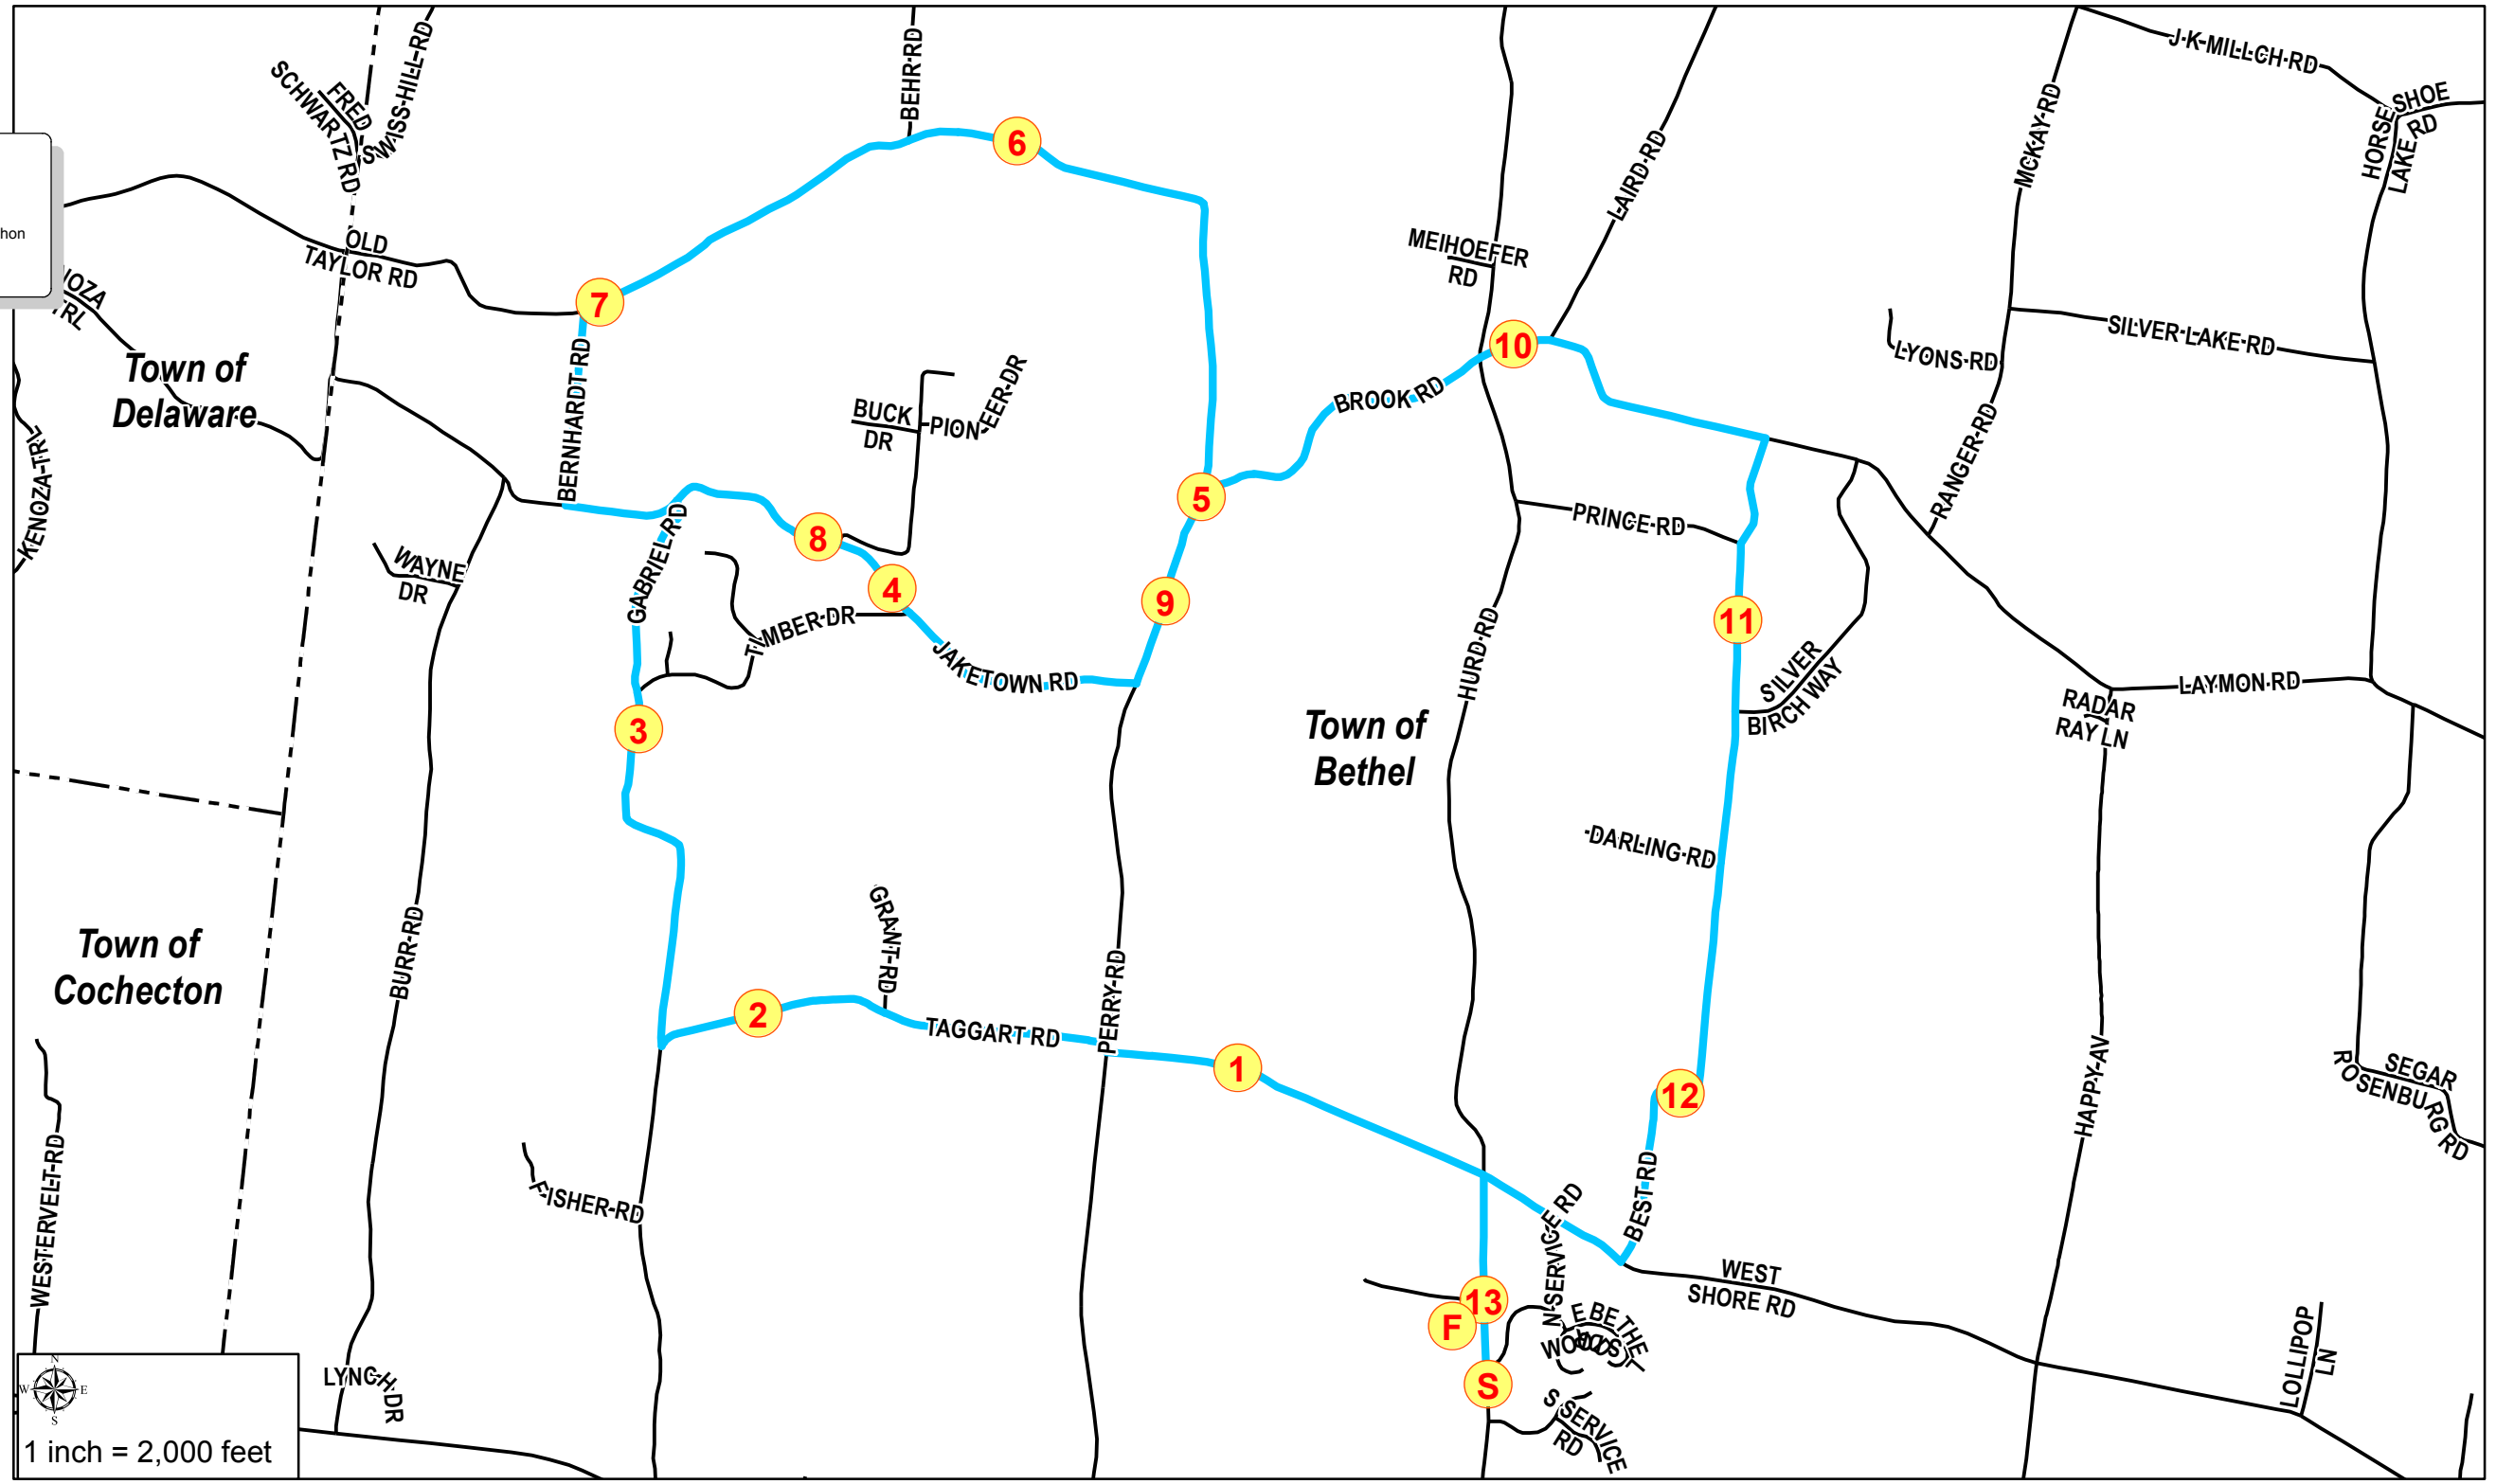

Marathon

1 inch = 2,000 feet

Town of Delaware

Town of Cochocton

Town of Bethel

7

6

10

13

S

NOVA TRAIL

OLD TAYLOR RD

WAYNE DR

FISHER RD

LYNGH DR

BERNHARDT RD

GABRIEL RD

TIMBER DR

GRANT RD

TAGGART RD

PERRY RD

BUCK DR

PIONEER DR

JAKETOWN RD

LAYMON RD

MCKAY RD

J-K MILL LGH RD

HORSE SHOE LAKE RD

SEGAR ROSENBURG RD

LOLLIPOP LN

MENOZA TRAIL